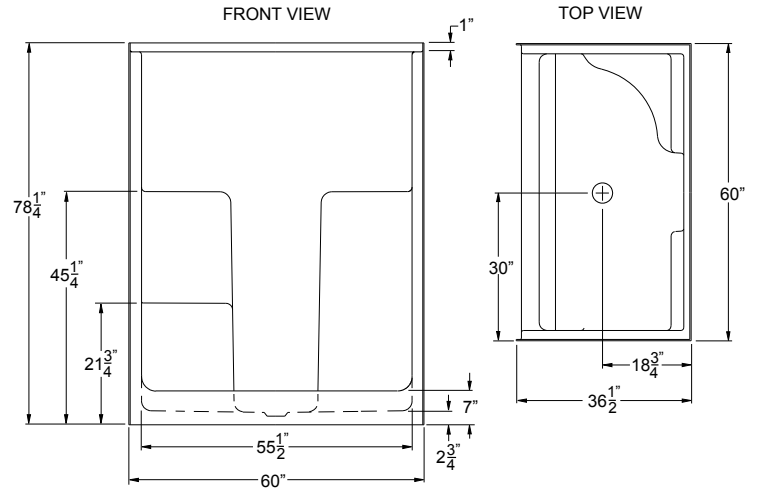

G 6077 SH IS

60" x 36.5" x 78.25"
Enclosure: up to 55" x 70"

FEATURES

FINISH	PRODUCT	PIECES	WALL	SEAT
AcryIX™ Applied Acrylic	Shower	One	Smooth	One

Due to the nature of the materials, dimensions may vary +/- 0.5".

OPTIONS

WHIRLPOOL	AcryIX™ COLORS	SOLID SURFACE COLORS	ACCESSORIES
N/A	White, Bone, Biscuit	Solids or Naturals	Drain

TECHNICAL INFORMATION

WT	LOAD FACTOR	HANDED BY	CODES
150	1.26	Seat L R	ANSI I24.1, UPC

WARRANTY